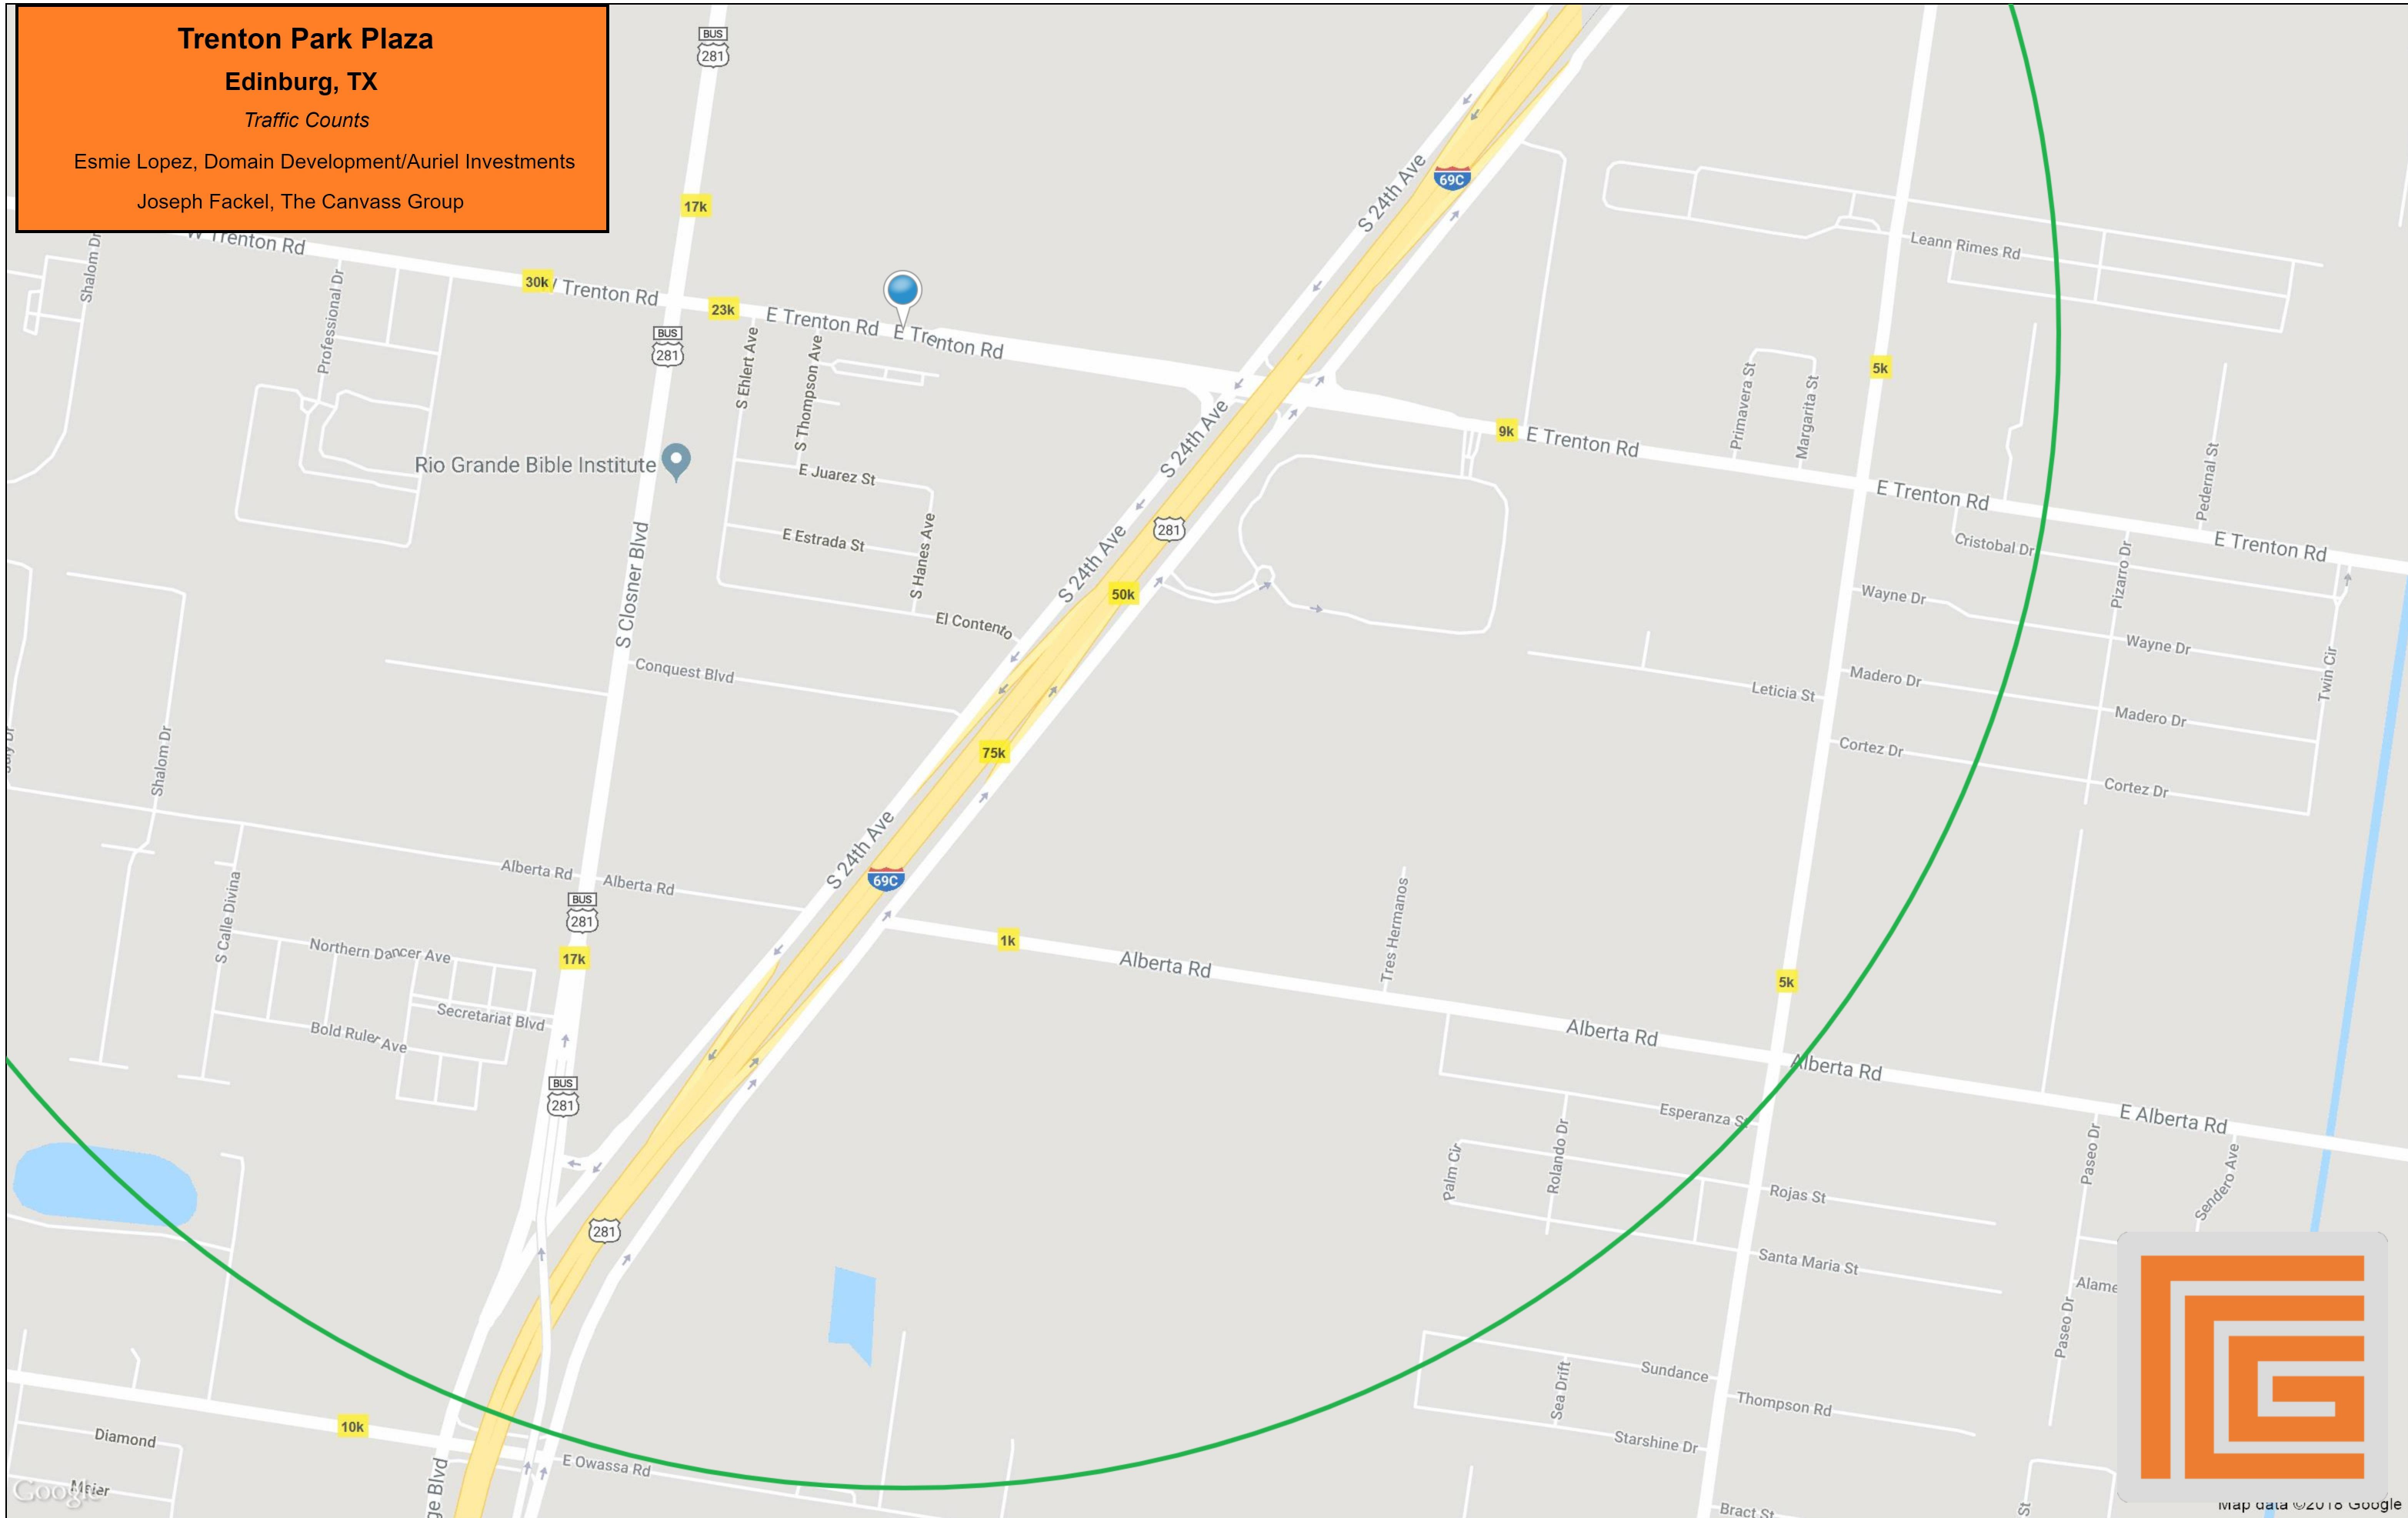

Trenton Park Plaza

Edinburg, TX

Traffic Counts

Esmie Lopez, Domain Development/Auriel Investments

Joseph Fackel, The Canvass Group

Lat: 26.26191 Long: -98.16524 Zoom: 16

Logos are for identification purposes only and may be trademarks of their respective companies.